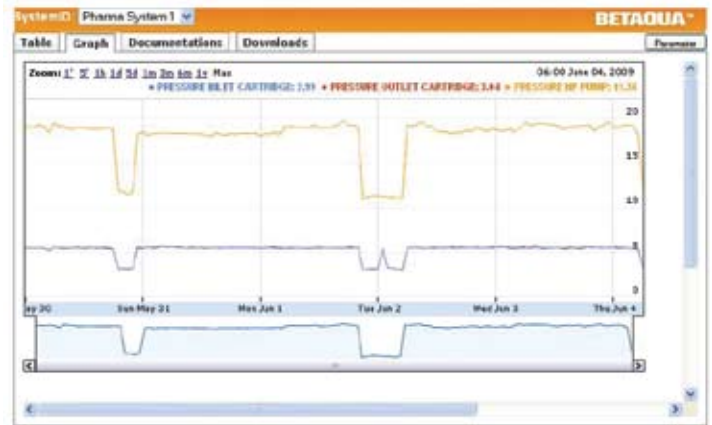

For Further Information Please Call Beta Pramesti:

LOCAL LEADER IN ELECTRODEIONIZATION TECHNOLOGY

BETA PRAMESTI
WATER AND WASTEWATER TREATMENT

Head Office:

Jl. Matraman Raya No. 169
JAKARTA 13140
Phone: 021 - 858 0838
Fax: 021 - 858 1270
E-mail: sales@beta.co.id

or visit: www.beta.co.id

Branch Offices:

SAMARINDA
Jl. Ahmad Yani II No. 5
SAMARINDA 75117
Phone: 0541 - 202 209/202 334
Fax: 0541 - 770 935
E-mail: samarinda@beta.co.id

BANJARMASIN
Jl. Veteran Komplek A. Yani
Ruko No.88
BANJARMASIN 70237
Phone: 0541 - 3254 372
Fax: 0541 - 3254 372
E-mail: banjarmasin@beta.co.id

JAMBI
Jl. Brig. Jend. Katamso No. 68A
Tanjung Pinang
JAMBI 36146
Phone/Fax: 0741 - 33315
E-mail: jambi@beta.co.id

SURABAYA
Wonokitri Indah S - 36
Jl. May. Jend. Sungkono
SURABAYA 60224
Phone: 031 - 568 9677/562 0874
Fax: 031 - 568 4363
E-mail: surabaya@beta.co.id