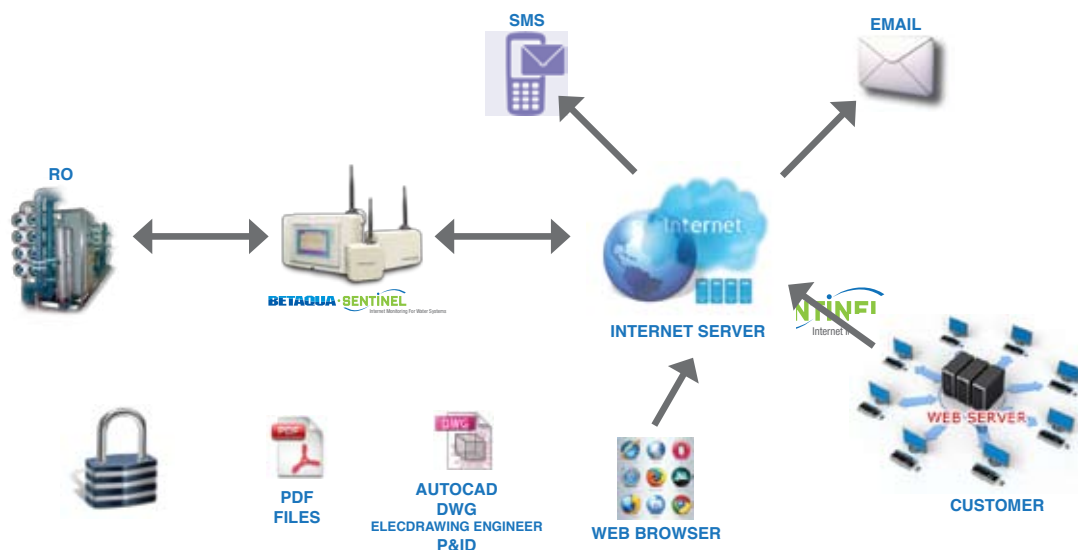

## BetaQua Sentinel

*Internet Monitoring for Water & Wastewater Systems*

### Applications

- Reverse osmosis Monitoring
- Ultrafiltration Monitoring
- Demineralizer Monitoring
- Water Treatment Plants
- Waste Water Treatment Plants

In most cases, water/wastewater system data such as flow, conductivity, turbidity, pressures and pH needs to be shared for analysis either locally or by an engineering team from a central location.

By utilizing BetaQua sentinel, no more copying of data onto cds, emailing or copying through USB disks are required. Your data are all stored in our secure server with redundant storage and 256bit encryption. You can choose whether your data is available to all internet users, or accessed only with user names and passwords of your team. All of these data is displayed graphically as well as in tabular format daily, monthly and annually. With the option of downloading into a csv/tab separated file that most spreadsheets can open or most database can accept, data logging and tracing of your data to your production is greatly simplified.

**BETAQUA**

**BETAQUA · SENTINEL**  
Internet Monitoring For Water Systems

For Further Information Please Call Beta Pramesti:

LOCAL LEADER IN ELECTRODEIONIZATION TECHNOLOGY

**BETA PRAMESTI**  
WATER AND WASTEWATER TREATMENT